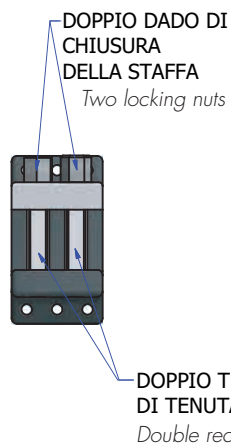

Perfect-fit ring-diameter reductions in Ergal aluminum alloy to accommodate every size scope.

Ø 30mm - H 10mm Code STR02/A € 185,00 + IVA

TACTICAL RINGS HP

HIGH PERFORMANCE GUARANTEED

Anelli dedicati ad armi tattiche e da competizione, progettati per garantire la massima performance all'uso.

High performance rings designed and engineered for competition and tactical shooting.

ADATTATORE PER COPERCHIO TACTICAL LINE TACTICAL RING ACCESSORY ADAPTER

Mini Guida Picatinny <i>Mini pic. rail</i>	Code ATL01	€ 54,00 + IVA
Docter Sight II / III	Code ATL02	€ 54,00 + IVA
Aimpoint H1/H2	Code ATL03	€ 54,00 + IVA