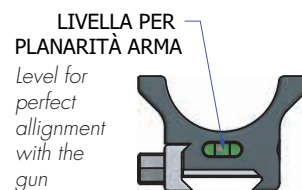

Perfect-fit ring-diameter reductions in Ergal aluminum alloy to accommodate every size scope.

Ø 30mm - H 10mm Code STR02/A € 185,00 + IVA

TACTICAL RINGS HP

HIGH PERFORMANCE GUARANTEED

Anelli dedicati ad armi tattiche e da competizione, progettati per garantire la massima performance all'uso.

High performance rings designed and engineered for competition and tactical shooting.

ADATTATORE PER COPERCHIO TACTICAL LINE TACTICAL RING ACCESSORY ADAPTER

Mini Guida Picatinny <i>Mini pic. rail</i>	Code ATL01	€ 54,00 + IVA
Docter Sight II / III	Code ATL02	€ 54,00 + IVA
Aimpoint H1/H2	Code ATL03	€ 54,00 + IVA