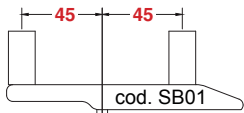

Code SB01 | € 278,00 + IVA

SIMPLE BLACK LR

Per armi basculanti con anello posteriore arretrato di mm 15.

QD mount designed for single shot rifles with rear ring 15 mm backwards than standard version

Code SB01-20MOA | € 278,00 + IVA