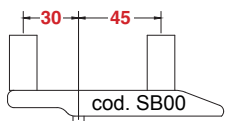

This is our entry level product. Every part is machined from a solid block of steel. The moving components are in compound hardened steel. Base and rings are in hard-coat anodized light alloy (Ergal 7075). The black polished and gold look is classic and distinctive. Total weight: 148,7 g.